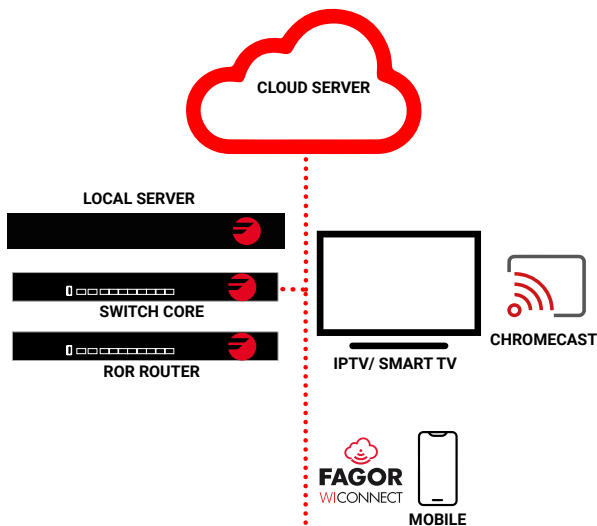

# BYOE – Bring Your Own Entertainment

Guarantee your guests the best streaming connection so they can stream their own content simply and securely.

**CAST CONNECT**

# Cast Connect: Streaming services

Discover Cast Connect, the ultimate solution to enjoy streaming like at home, directly on your hotel room screen!

Our advanced professional casting system, Cast Connect from Fagor, is designed specifically for hotel environments, where guest privacy is a top priority. With this service, favorite series, movies, music, news and sports can be easily shared from a personal device to the in-room TV.

Integration into the hotel's existing WiFi network makes it easy to connect the mobile device to the TV via a simple QR code scan.

REF.	MOD.	DESCRIPTION
8477	Cast Connect 60	Cast Connect Server up to 60 rooms
8441	Cast Connect 300	Cast Connect Server up to 300 rooms
8478	Cast Connect 2000	Cast Connect Server up to 2000 rooms
8476	Chromecast v4 + config + castlock	Chromecast v4 HD. Includes factory device configuration and castlock.
10033	Chromecast v4 UHD 4K + config + castlock	Chromecast v4 UHD 4K. Includes factory device configuration and castlock.
8490	Cast Connect Server 19" bracket	Support bracket for installation of the Cast Connect 300/2000 server.
10511	ROR 301 R	Router
8456	Cast Connect Protect 1 year	Includes licence, updates and NBD line 2&3 FMS support.