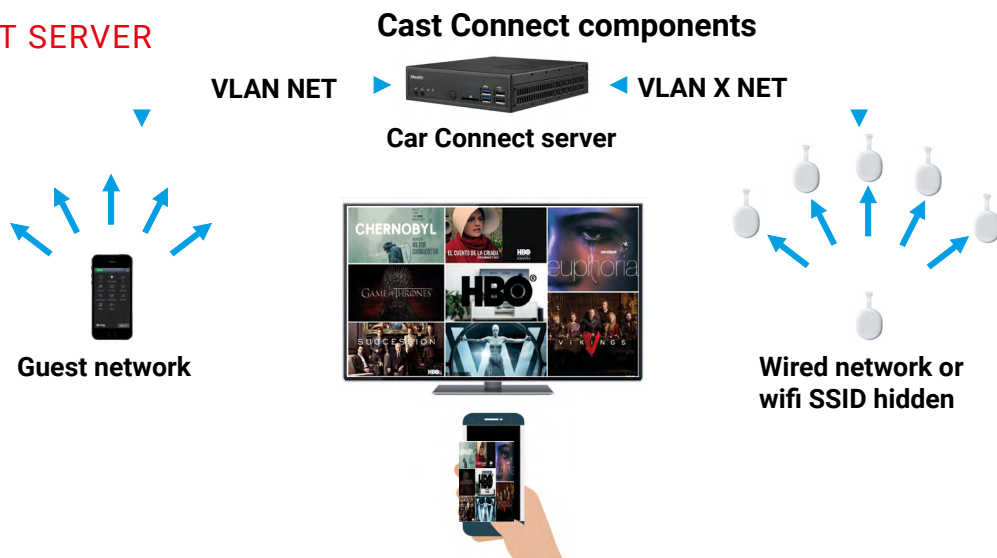

STREAMING SOLUTION

Cast Connect: Streaming Services

- One-step authentication via QR code.
- Based on Google Chromecast (*).
- Compatible with IOS and Android.
- Carousel of background images.
- Secure guest authentication.
- Isolation of communications between rooms.
- Web interface for management (**).
- Hotel brand customisation.
- Multiple language support.
- Casting device monitoring (**).
- Analysis of the use of Casting services.
- Anti-theft cable option. Single HDMI input requirement for hotel TVs.
- Integration with PMS for Chromecast sessions. Restart after checkout or guest language customisation.(**)
- Possibility to include video of the establishment.

(*). Chromecast is a trademark of Google LLC

(**). Coming soon

The two main components of the solution are:

- **Cast Connect Server.**
- **Casting Device: Chromecast dongle**

CAST CONNECT SERVER

REF. 8477
REF. 8441
REF. 8478

CHROMECAST WITH GOOGLE TV

HD series

Streaming entertainment, on your TV

- Voice Search
- Watch movies, series and Netflix in 4K with HDR

MODEL	Chromecast Serie 4K UHD	Chromecast Serie HD
CPU	AmlogicS905D3	Amlogic S805X2
	(1.9GHz quad-core ARM Cortex-A55) and Mali-G31 MP2 GPU	(quad-core ARM Cortex-A35)
Memory	2GB DDR3L	1.5GB DDR3L
Capacity	8GB	
Display	Up to 4K UHD a 60 fps	Up to 1080p HDR a 60 fps
Conectivity	Wi-Fi 5 (5GHz)	
	Wi-Fi 4 (2.4GHz)	
	Bluetooth 4.2	
	Ethernet (via adapter)	
Operating system	Android TV	
Streaming support	all services	
Power	USB-C (requires power adaptor)	
Dimensions	16.2x.61 x1.25cm